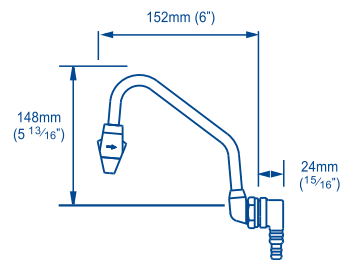

Metal Faucet Range

High quality polished chromed brass faucet range - 2 ranges

- **Compact Range**

Make the most of your space on board with these slim-line faucets

- **Telescopic Range - Ideal for tight spaces**

Telescopic Range Ideal for Tight Spaces

(not suitable for pressurized systems)

Tips

To maintain polished chrome finish, simply wash down with clean soapy water only, as abrasive cleaning agents may cause damage

FT1276