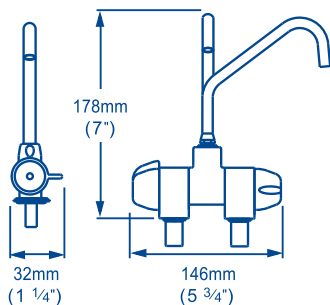

Make the most of your space on board with these slim-line faucets

Hose Connections

$\frac{3}{8}$ " BSP threaded connections
To connect to $\frac{3}{8}$ " use WX1538B

Tips

To maintain polished chrome finish, simply wash down with clean soapy water only, as abrasive cleaning agents may cause damage

TB4112

TB4112

Side View

Front View

TB4110

TB4110

Side View

Front View

Product Information

Choose the model to suit your installation...	Galley Cold Only	Pull Out Galley	Washdown bib/spigot	Wet bar		Bait station
				cold	mixer	
Description						
Tuckaway and Telescopic Faucet Range						
FT1276 Tuckaway Faucet angled with on/off control						
FT1160 Telescopic Faucet with on / off control						
FT1152 Telescopic control (outlet only)						
Compact Faucet Range						
TB4110 Compact Range - Single faucet cold only with valve (chrome)						
TB4112 Compact Range - Mixer Faucet						
TT4180B Compact Range - Pull Out galley mixer (chrome)						
TB4172 Compact range - washdown bib / spigot						