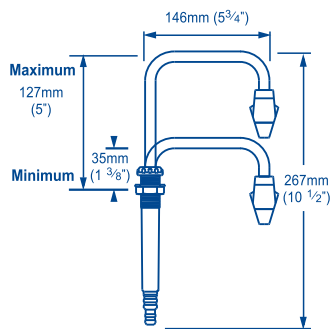

Metal Faucet Range

High quality polished chromed brass faucet range - 2 ranges

- **Compact Range**

Make the most of your space on board with these slim-line faucets

- **Telescopic Range - Ideal for tight spaces**

Telescopic Range Ideal for Tight Spaces

(not suitable for pressurized systems)

Tips

To maintain polished chrome finish, simply wash down with clean soapy water only, as abrasive cleaning agents may cause damage

FT1160