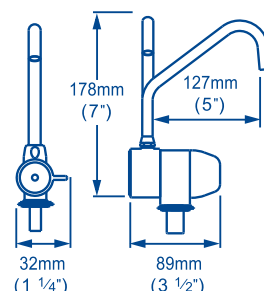

Make the most of your space on board with these slim-line faucets

Hose Connections

$\frac{3}{8}$ " BSP threaded connections
To connect to $\frac{3}{8}$ " use WX1538B

Tips

To maintain polished chrome finish, simply wash down with clean soapy water only, as abrasive cleaning agents may cause damage

TB4112

TB4112

Side View

Front View

TB4110

TB4110

Side View

Front View

Product Information

Choose the model to suit your installation...	Galley Cold Only	Pull Out Galley	Washdown bib/spigot	Wet bar		Bait station
				cold	mixer	
Description						
Tuckaway and Telescopic Faucet Range						
FT1276 Tuckaway Faucet angled with on/off control						
FT1160 Telescopic Faucet with on / off control						
FT1152 Telescopic control (outlet only)						
Compact Faucet Range						
TB4110 Compact Range - Single faucet cold only with valve (chrome)						
TB4112 Compact Range - Mixer Faucet						
TT4180B Compact Range - Pull Out galley mixer (chrome)						
TB4172 Compact range - washdown bib / spigot						

Compact TB range - comes with $\frac{1}{2}$ " threaded connections (connection to 15mm Whale Quick Connect Plumbing = use WX1532 adaptor $\frac{1}{2}$ " BSP)

Tuckaway / Telescopic FT Models - $\frac{1}{2}$ " / 13mm connections - suitable only for non-pressurized systems