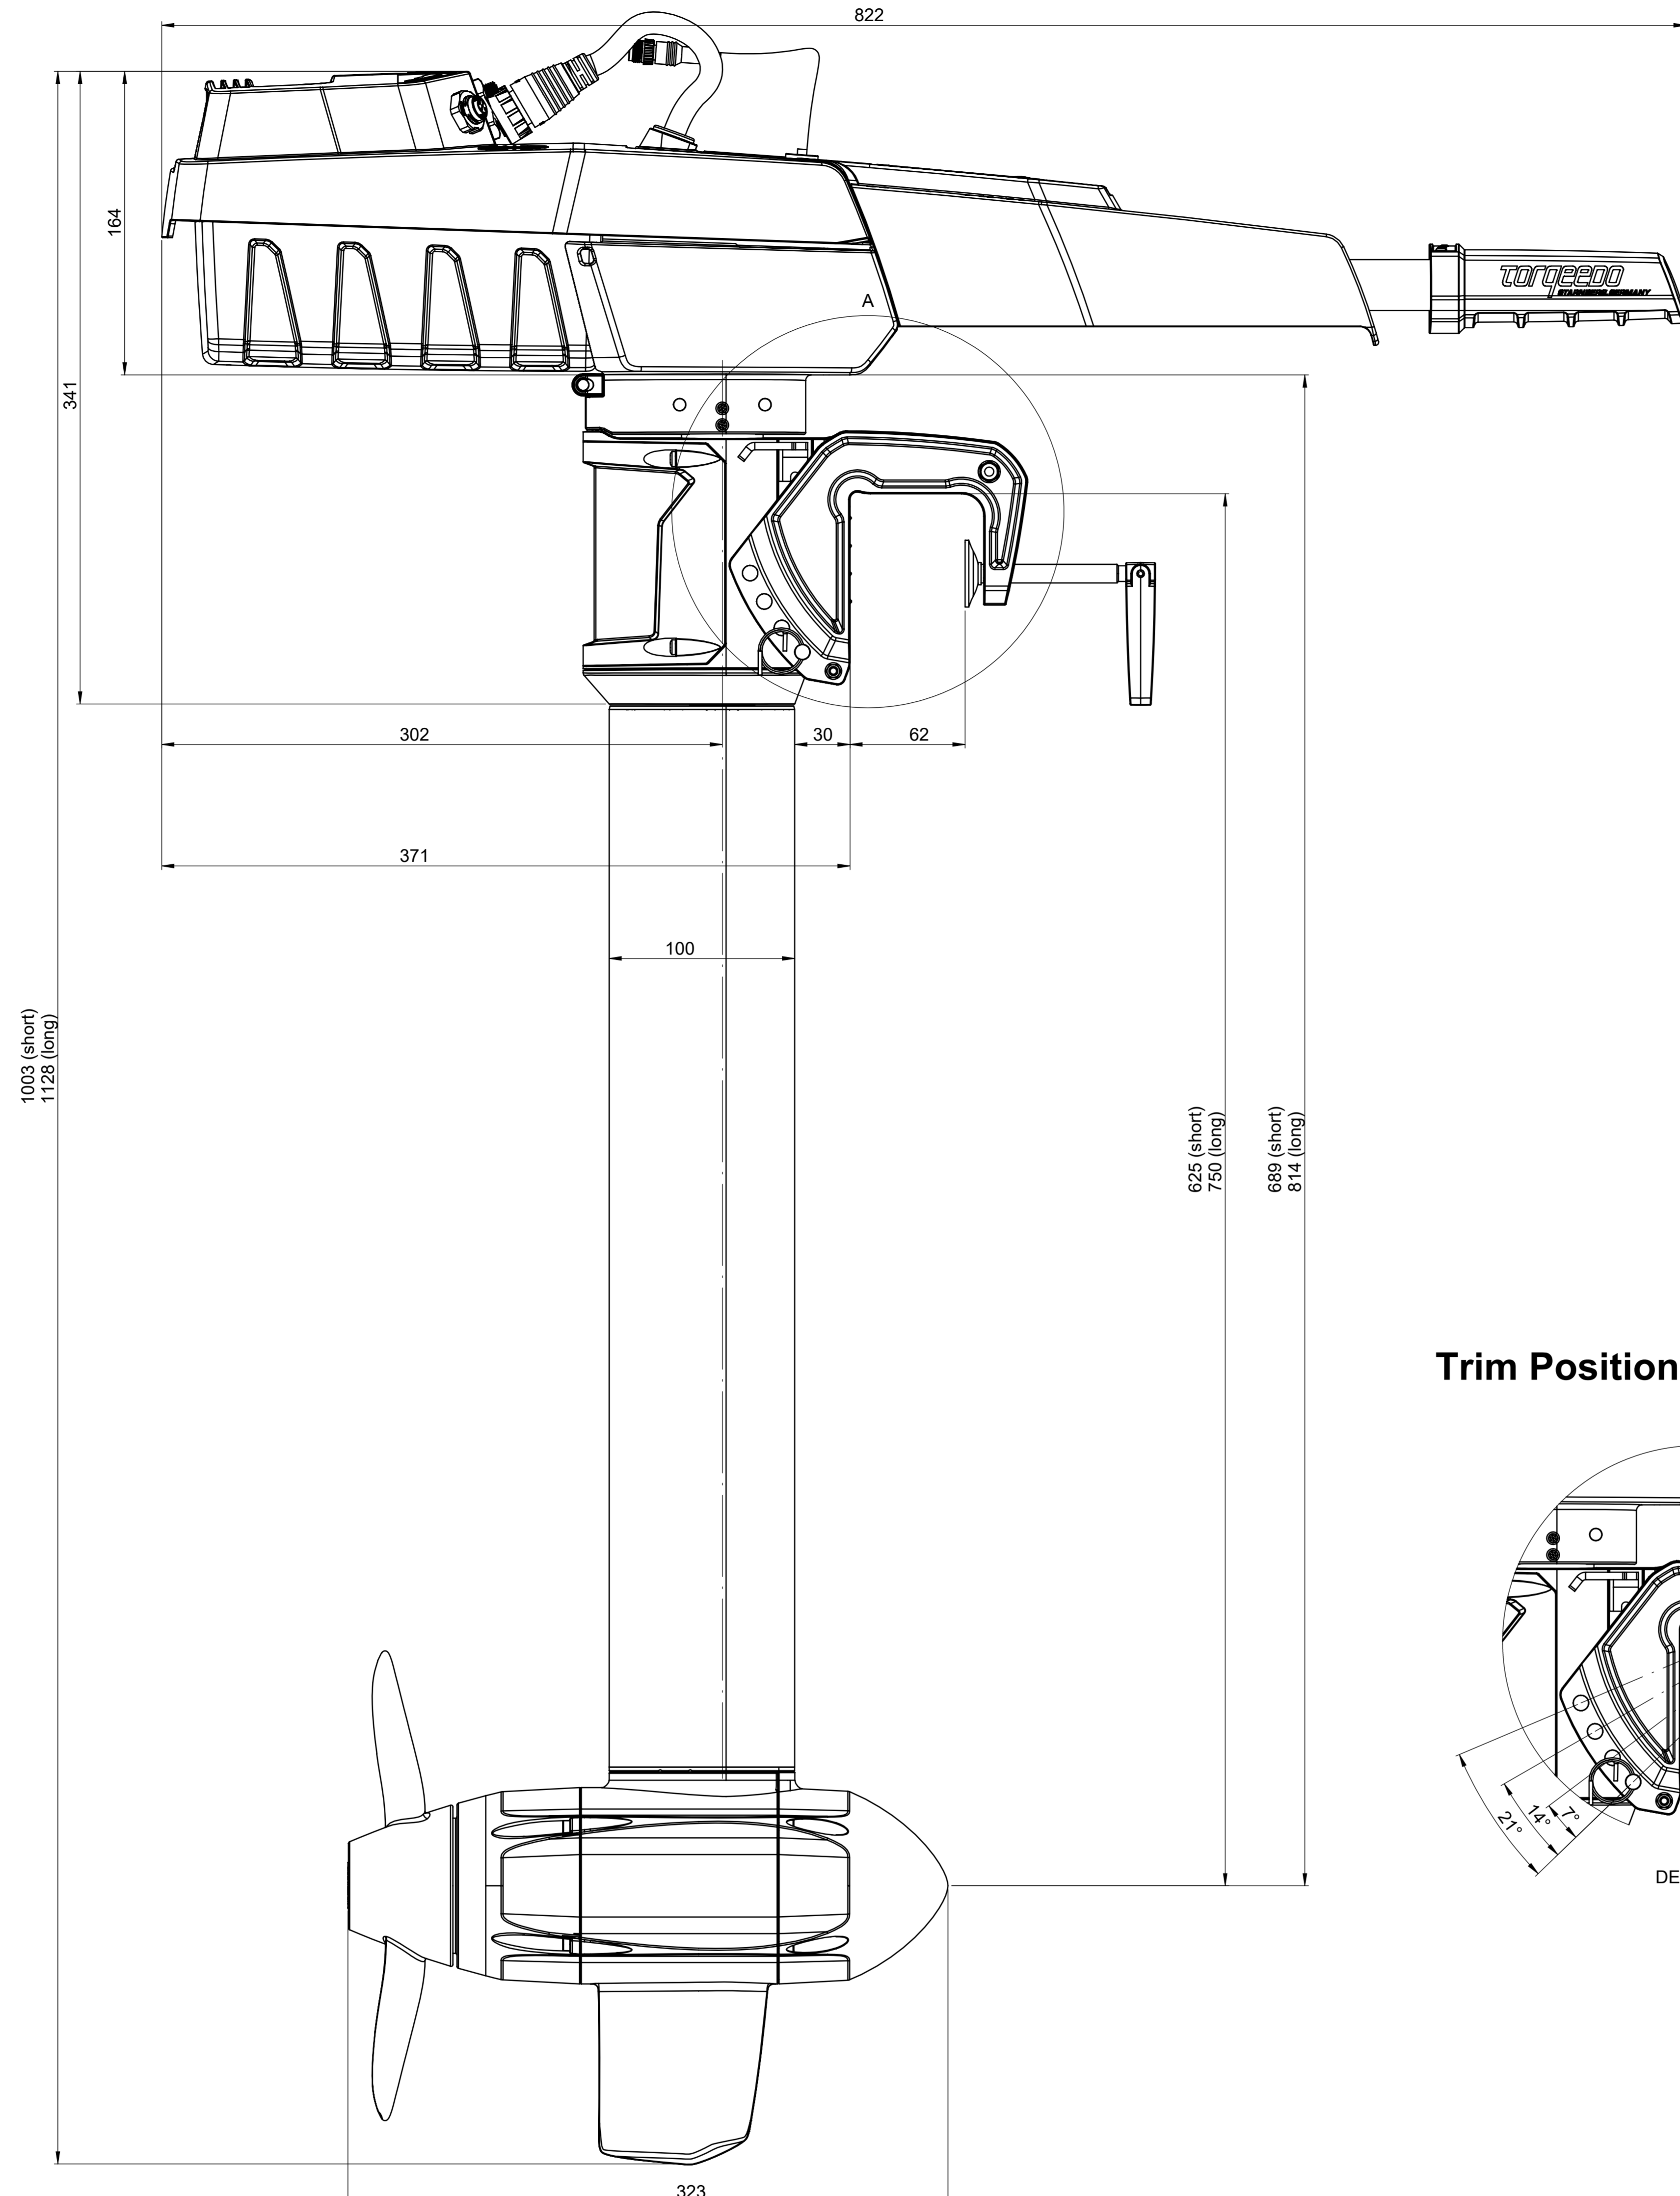

Front View / Frontansicht

Side View / Seitenansicht

1003 (short)
1128 (long)

625 (short)
750 (long)

689 (short)
814 (long)

removable at 90°
abnehmbar bei 90°

Trim Position / Trim Positionen

DETAIL A

removable at 70°
abnehmbar bei 70°

use max. 30°

**Torqeedo
Travel 1103 CS/L**