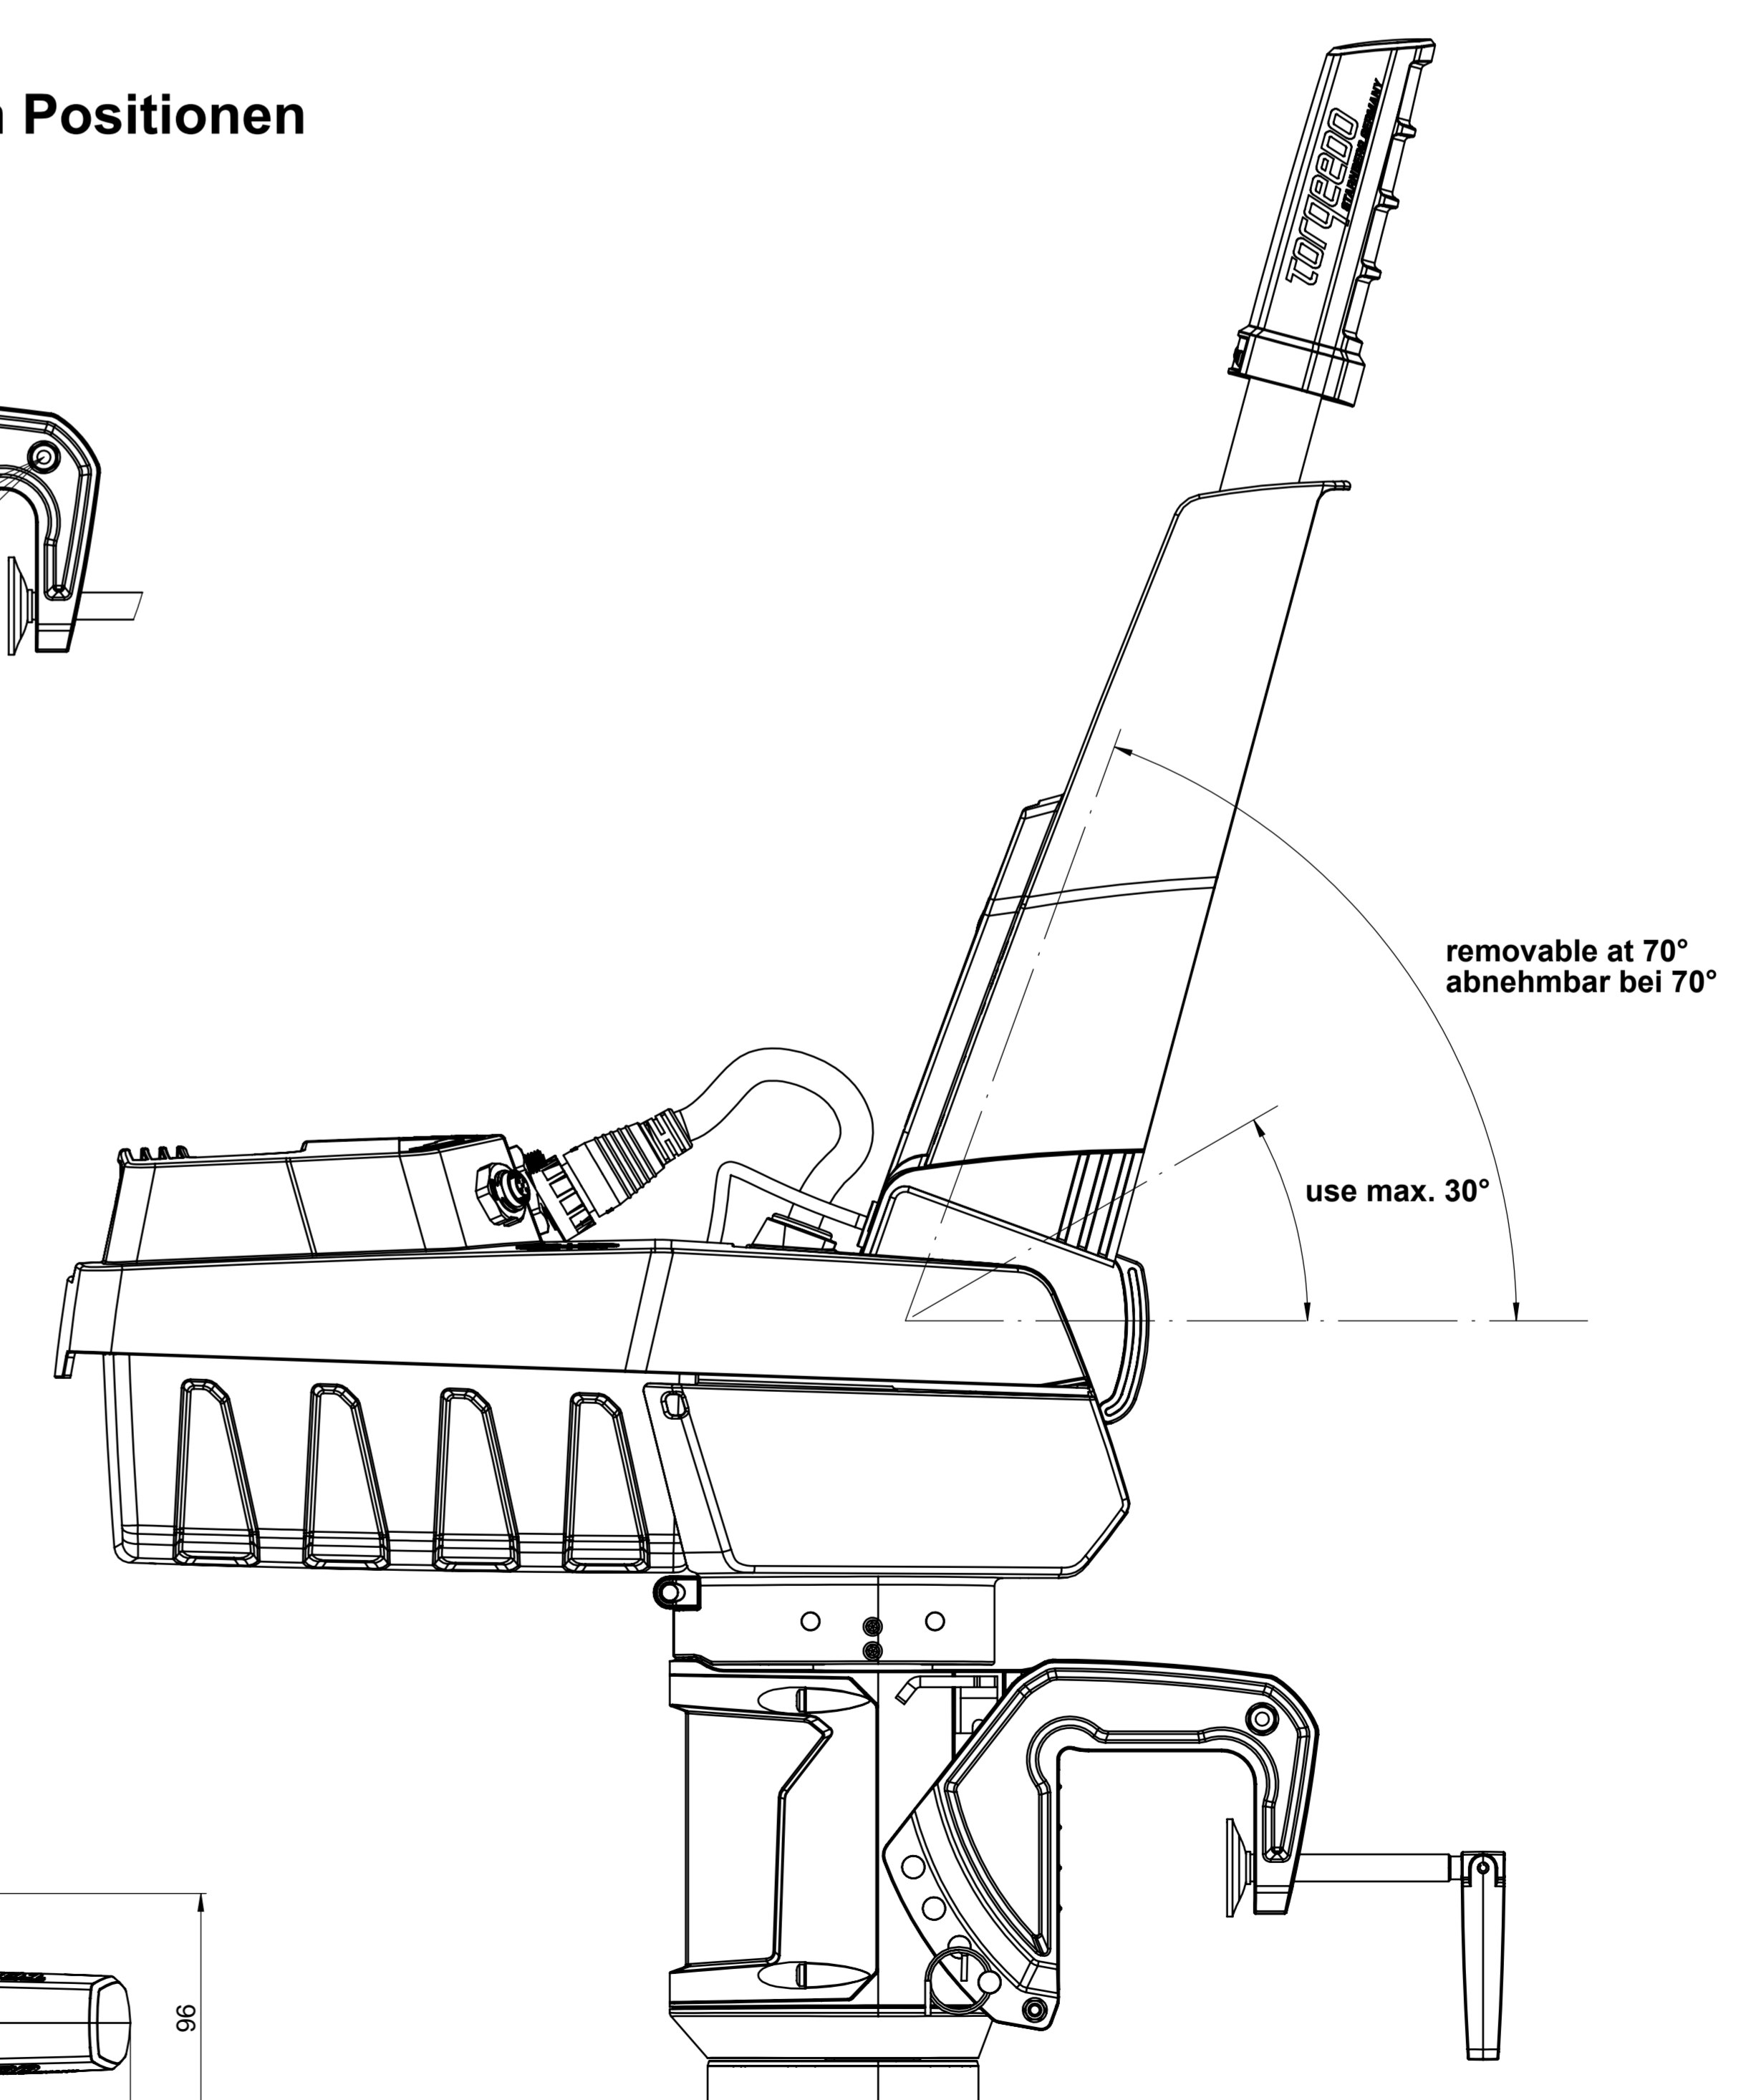

Front View / Frontansicht

Side View / Seitenansicht

1003 (short)
1128 (long)

625 (short)
750 (long)

689 (short)
814 (long)

removable at 90°
abnehmbar bei 90°

Trim Position / Trim Positionen

DETAIL A

removable at 70°
abnehmbar bei 70°

use max. 30°

**Torqeedo
Travel 1103 CS/L**