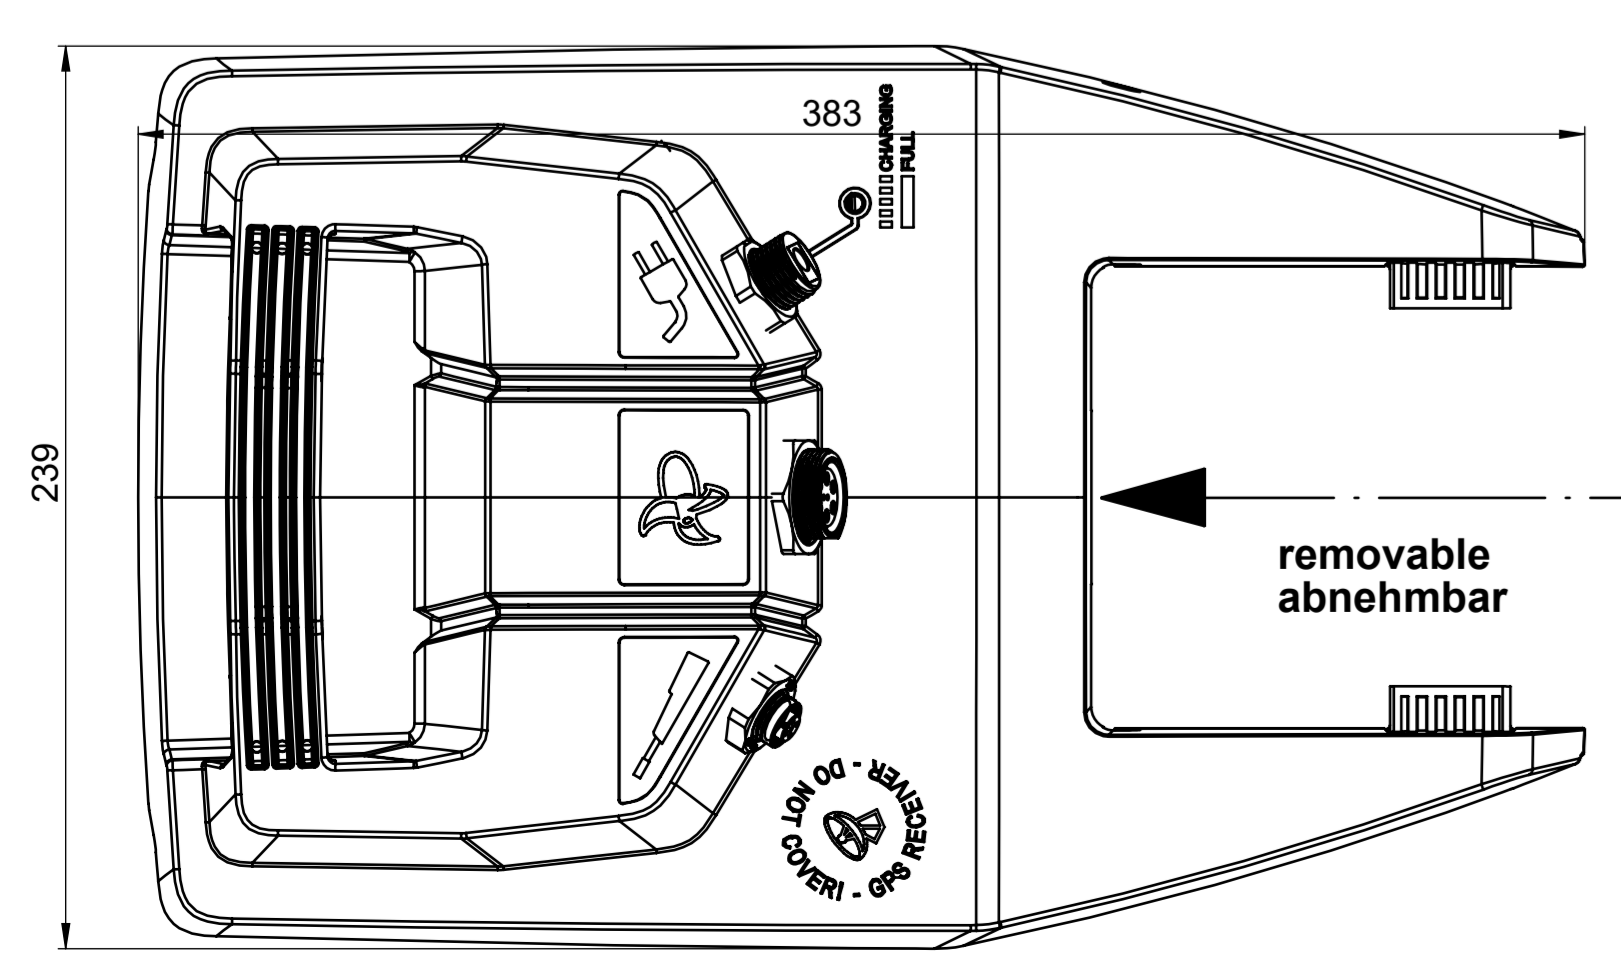

Front View / Frontansicht

Side View / Seitenansicht

1003 (short)
1128 (long)

625 (short)
750 (long)

689 (short)
814 (long)

removable at 90°
abnehmbar bei 90°

Trim Position / Trim Positionen

DETAIL A

removable at 70°
abnehmbar bei 70°

use max. 30°

**Torqeedo
Travel 1103 CS/L**