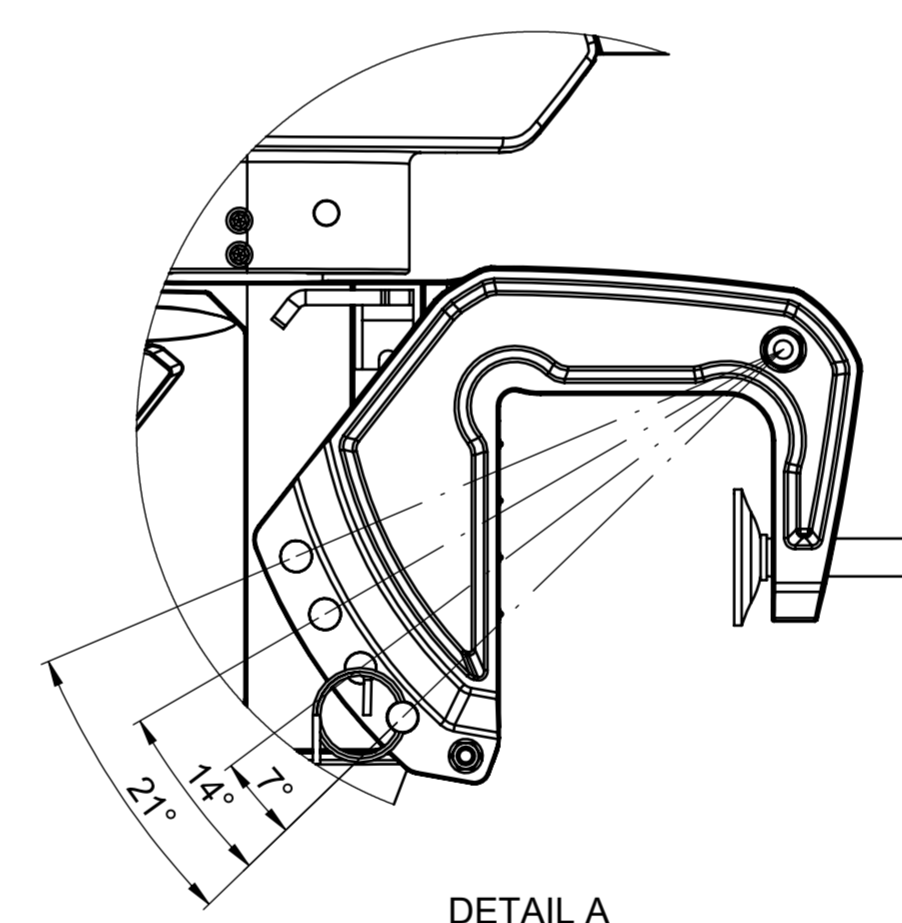

Front View / Frontansicht

Side View / Seitenansicht

1003 (short)
1128 (long)

625 (short)
750 (long)

689 (short)
814 (long)

removable at 90°
abnehmbar bei 90°

Trim Position / Trim Positionen

DETAIL A

removable at 70°
abnehmbar bei 70°

use max. 30°

**Torqeedo
Travel 1103 CS/L**