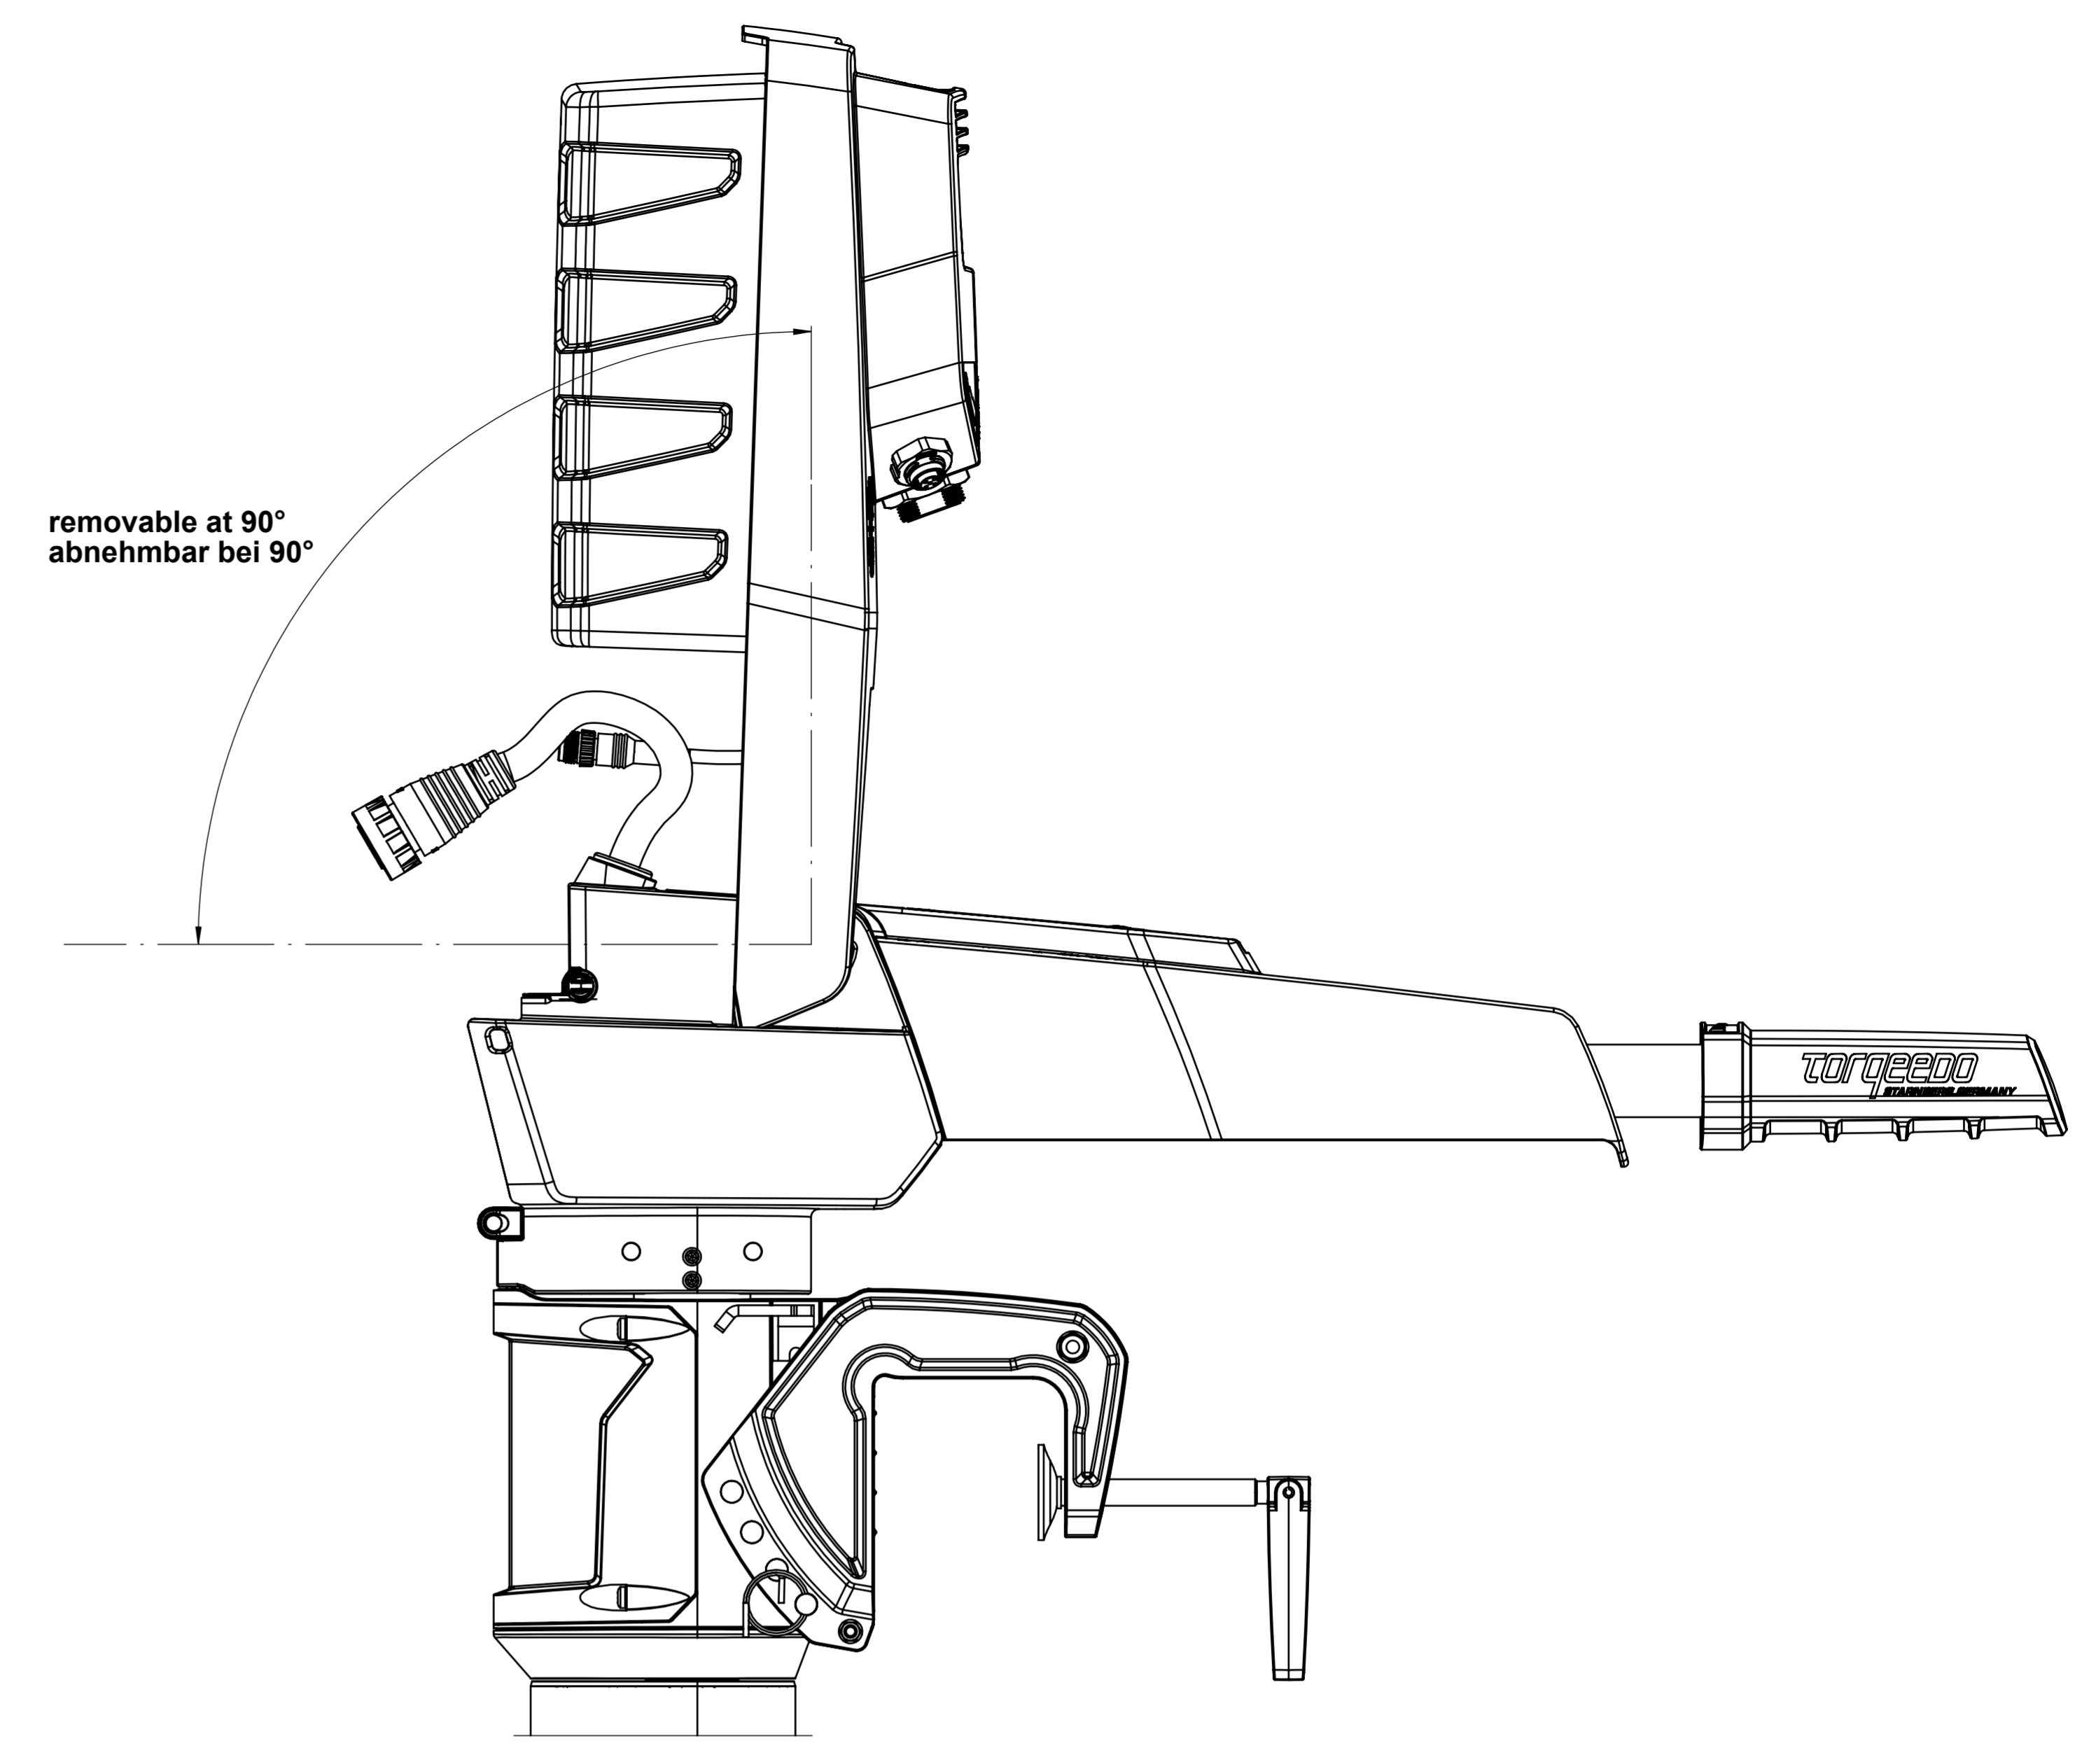

Front View / Frontansicht

Side View / Seitenansicht

1003 (short)
1128 (long)

625 (short)
750 (long)

689 (short)
814 (long)

removable at 90°
abnehmbar bei 90°

Trim Position / Trim Positionen

DETAIL A

removable at 70°
abnehmbar bei 70°

use max. 30°

**Torqeedo
Travel 1103 CS/L**