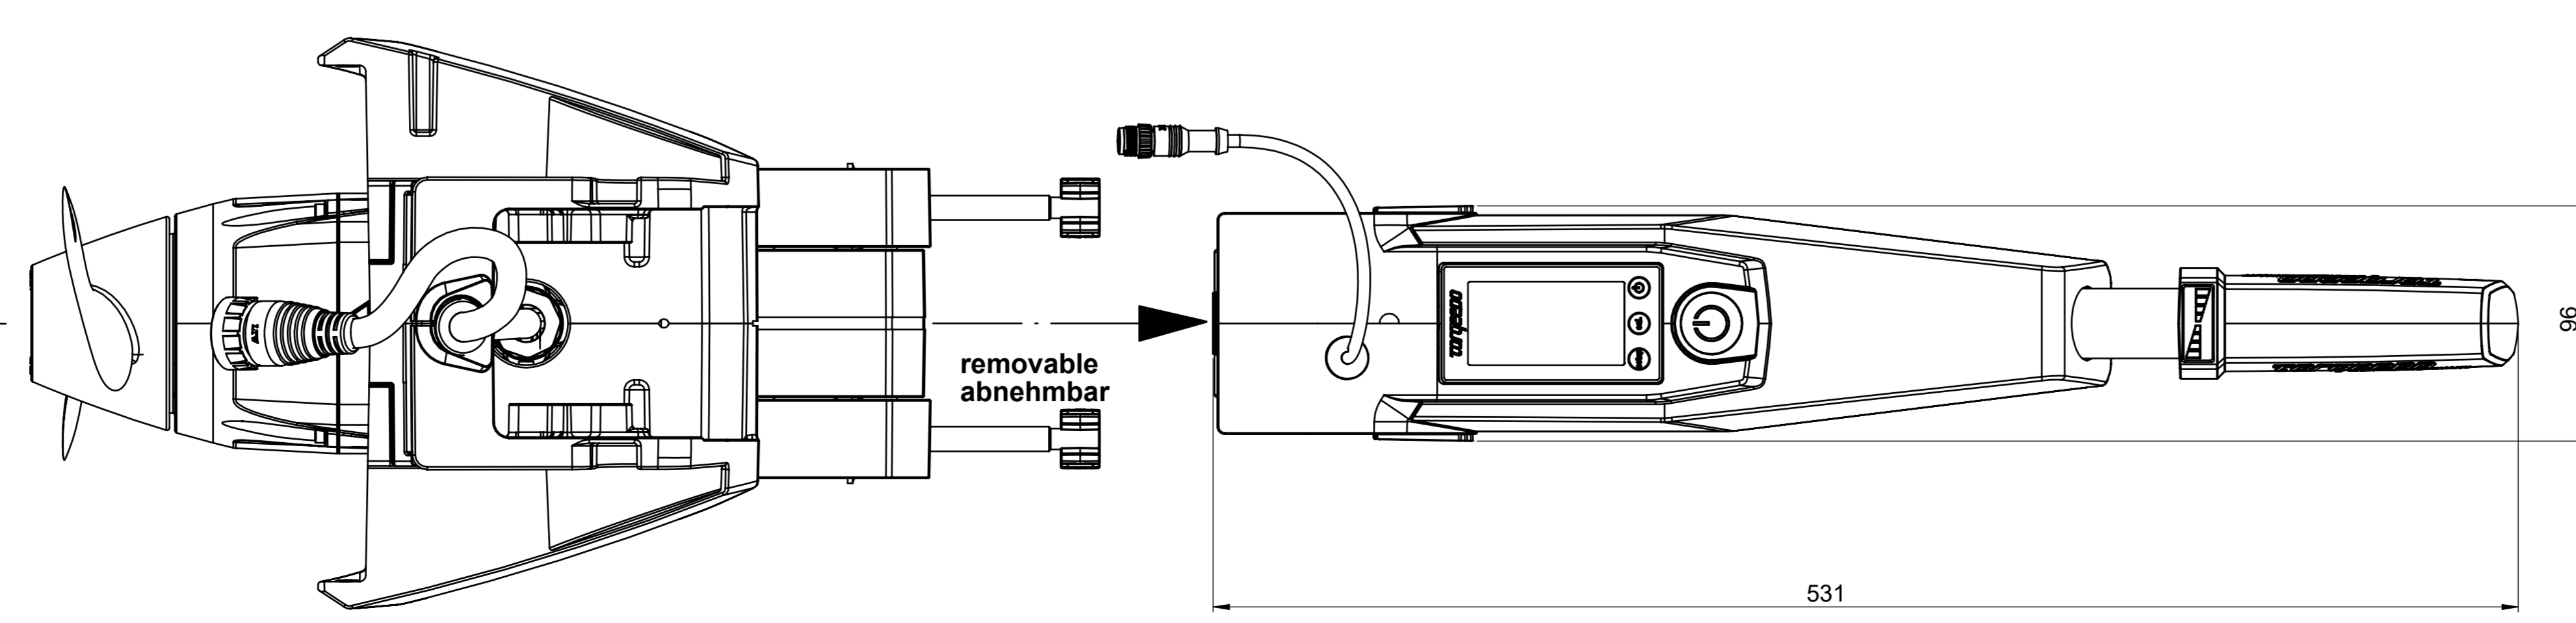

Front View / Frontansicht

Side View / Seitenansicht

1003 (short)
1128 (long)

625 (short)
750 (long)

689 (short)
814 (long)

removable at 90°
abnehmbar bei 90°

Trim Position / Trim Positionen

DETAIL A

removable at 70°
abnehmbar bei 70°

use max. 30°

**Torqeedo
Travel 1103 CS/L**