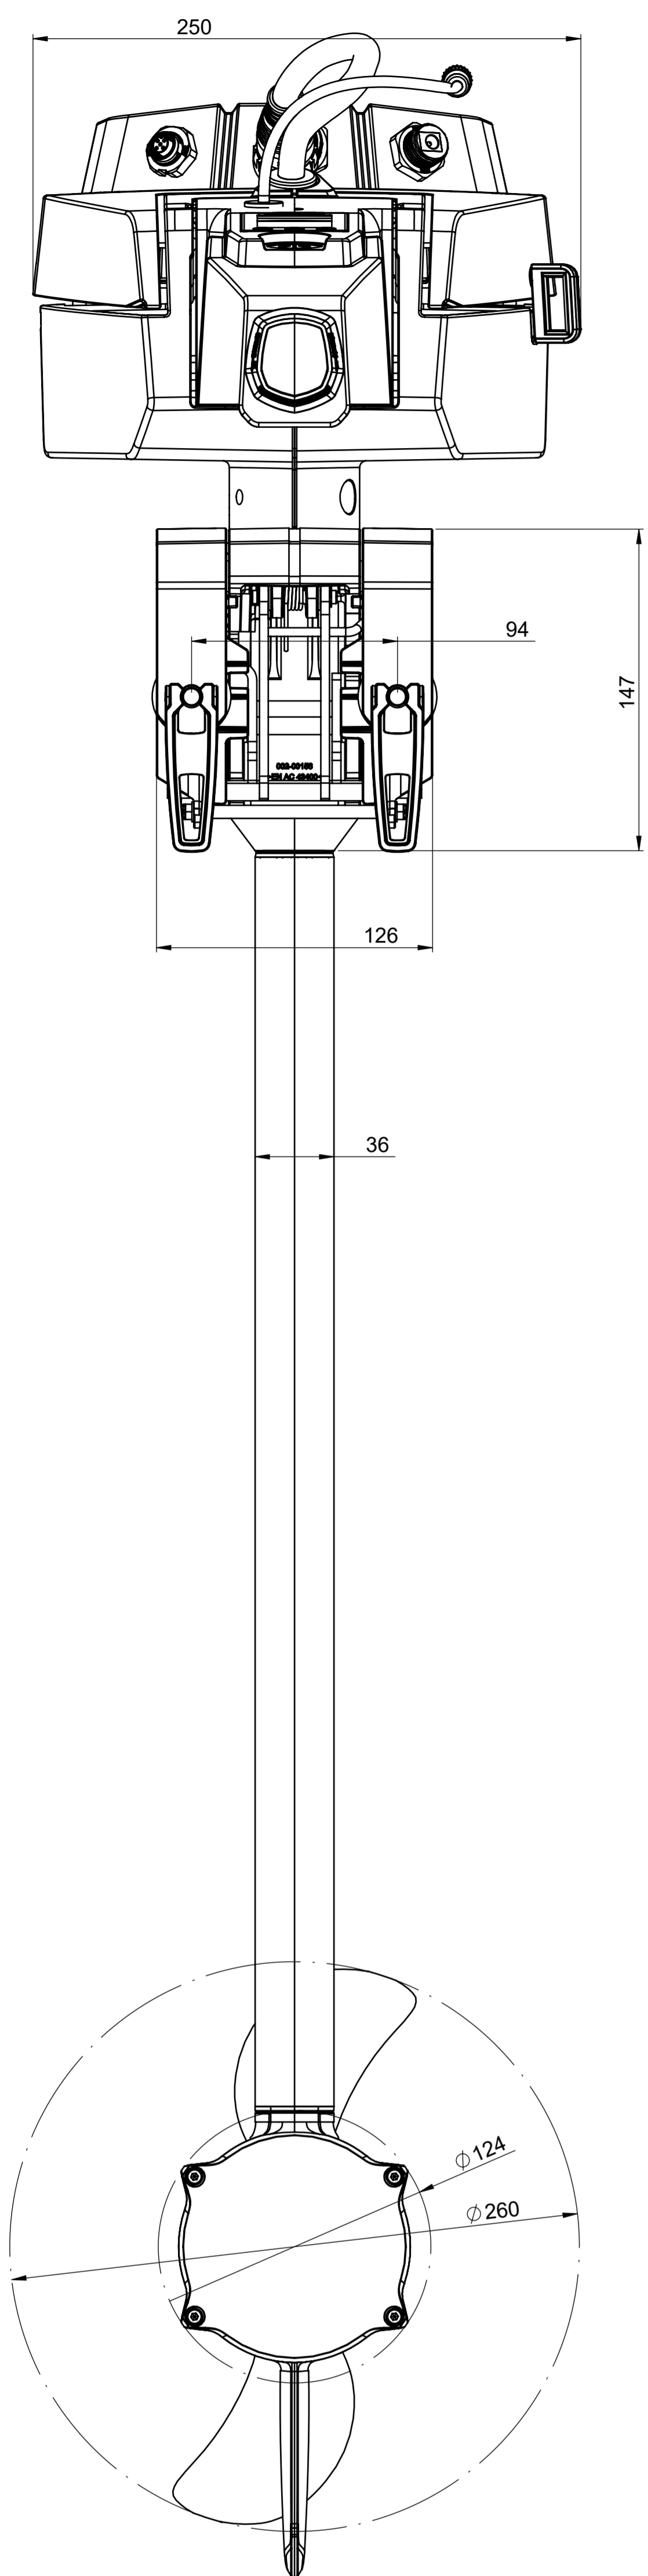

Front View / Frontansicht

Side View / Seitenansicht

1003 (short)
1128 (long)

625 (short)
750 (long)

689 (short)
814 (long)

removable at 90°
abnehmbar bei 90°

Trim Position / Trim Positionen

DETAIL A

removable at 70°
abnehmbar bei 70°

use max. 30°

**Torqeedo
Travel 1103 CS/L**