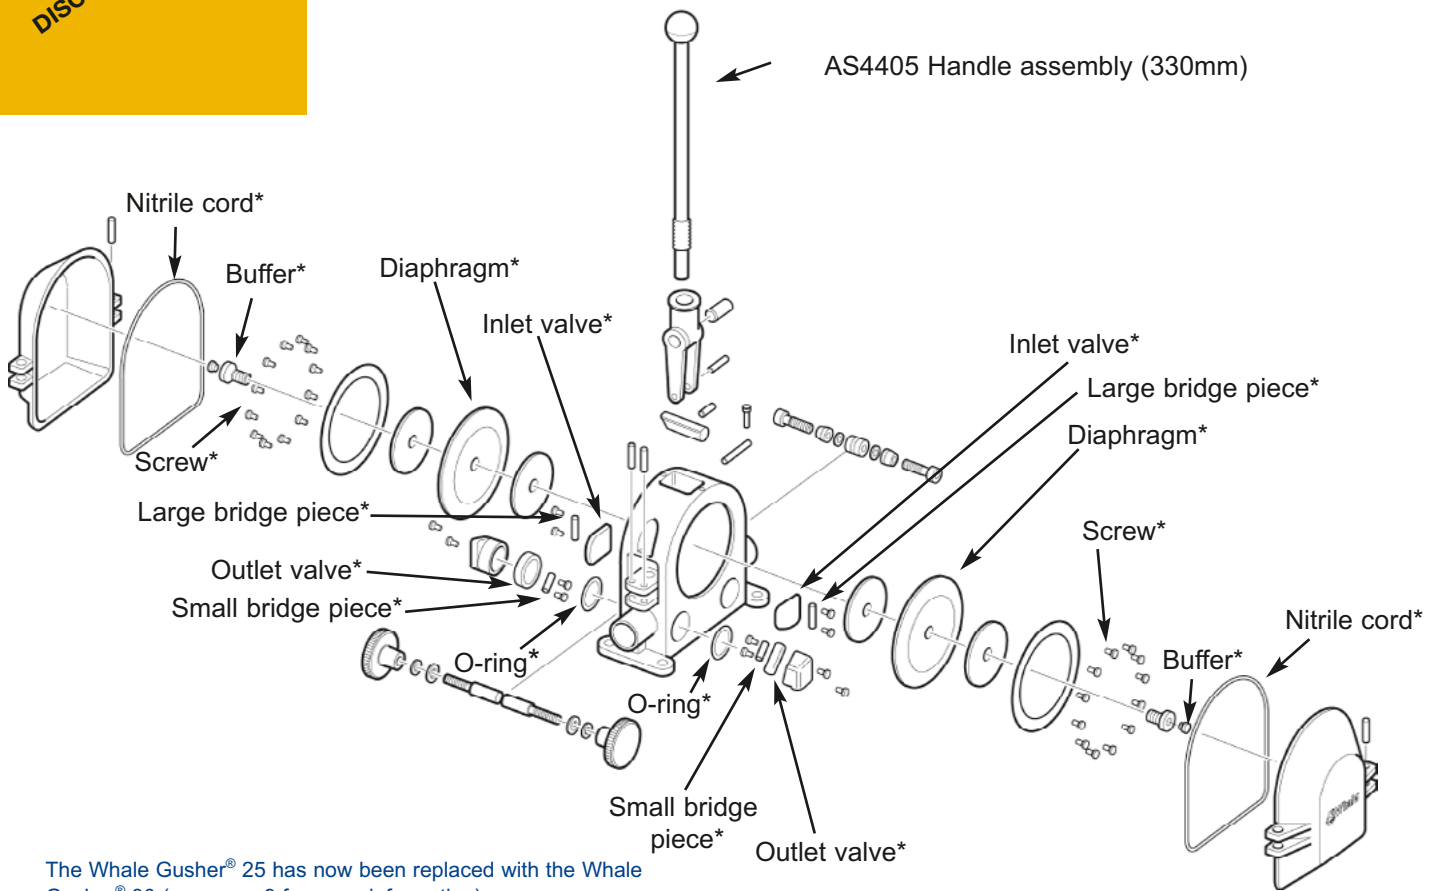

Manual Bilge Pumps

Gusher® 25 Pump

Whale Gusher 25 Pump (discontinued in 1989)

Note* Contained in Service Kit AK3528

PRODUCT
DISCONTINUED

The Whale Gusher® 25 has now been replaced with the Whale Gusher® 30 (see page 9 for more information):
 On Deck: BP3000, On Bulkhead: BP3010, Thru Deck: BP3020

Service Kits

AK3528 Service Kit with Complete Set of Serviceable Parts for Whale Gusher® 25 (Nitrile®)

Qty	Containing
1	Tube of adhesive
2	Buffer
2	Outlet valve
2	O-ring
2	Nitrile cord
2	Inlet valve
4	Screw 2BA
2	Small bridge piece
2	Diaphragm (Nitrile)
2	Large bridge piece

AS4405 Handle Assembly s/s with Lanyard (330mm)

AK3528

AS4405

Schiffsausrüster
TOPLICHT

Tel.: +49 (0)40 - 88 90 100
www.toplicht.de