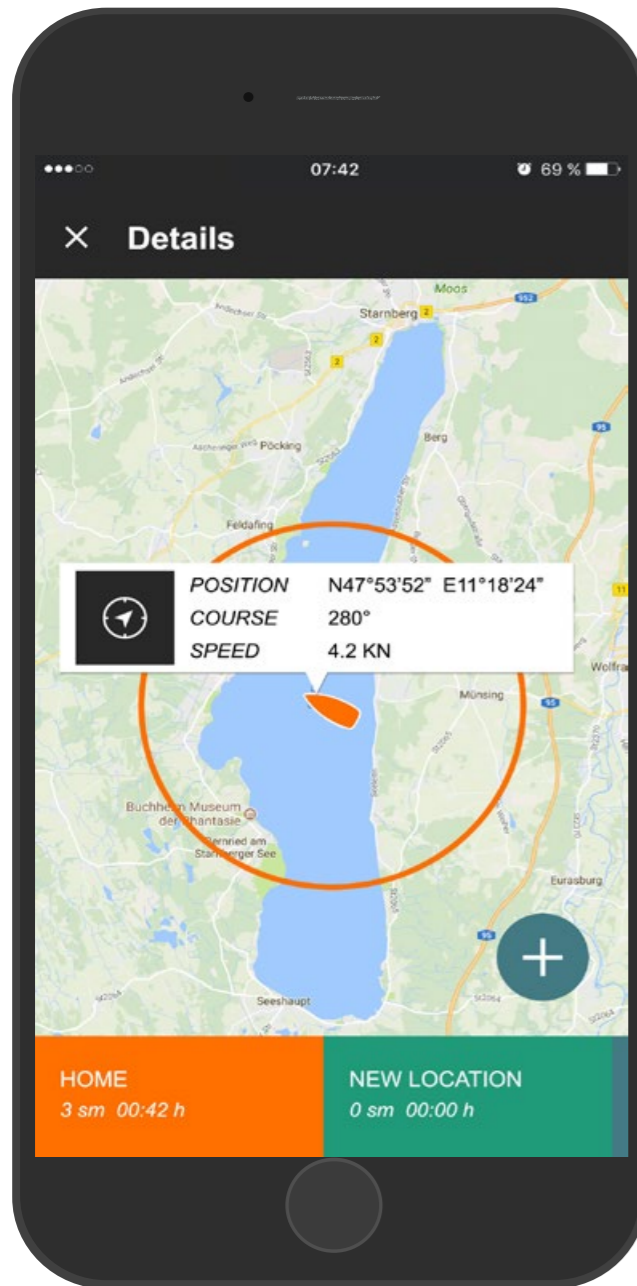

Use with:

Travel 503/1003
Cruise R/T
Ultralight

Features

Klassischer
Tacho

Reichweite
& Wegpunkte

Touren
aufzeichnen

Setup

Warnmeldungen

Torc Trac

Warnmeldungen werden in Klartext angezeigt

Torq Trac

The upgrade for the on-board computer on your Bluetooth smartphone. With convenient navigational functions in real time.

Torc Trac

- ✓ Improved readability - in the day or at night
- ✓ Know how far you can go: remaining range shown in real-time on a map.
- ✓ Use waypoints for navigation and estimated time of arrival.
- ✓ GPS data information
- ✓ Trip-logging and eco-logging
- ✓ Outboard status in clear text

Torc Trac

All informations at a glance.
Improved readability - in the day or at night.

Torc Trac

- ✓ Know how far you can go: remaining range shown in real-time on a map.
- ✓ GPS data information.
- ✓ Use places for navigation and estimated time of arrival.
- ✓ Estimated time of arrival available.

Features

Classic speedometer

Range & waypoints

Trace tours

Setup

Warnings

Torc Trac

revisit and save your trips.