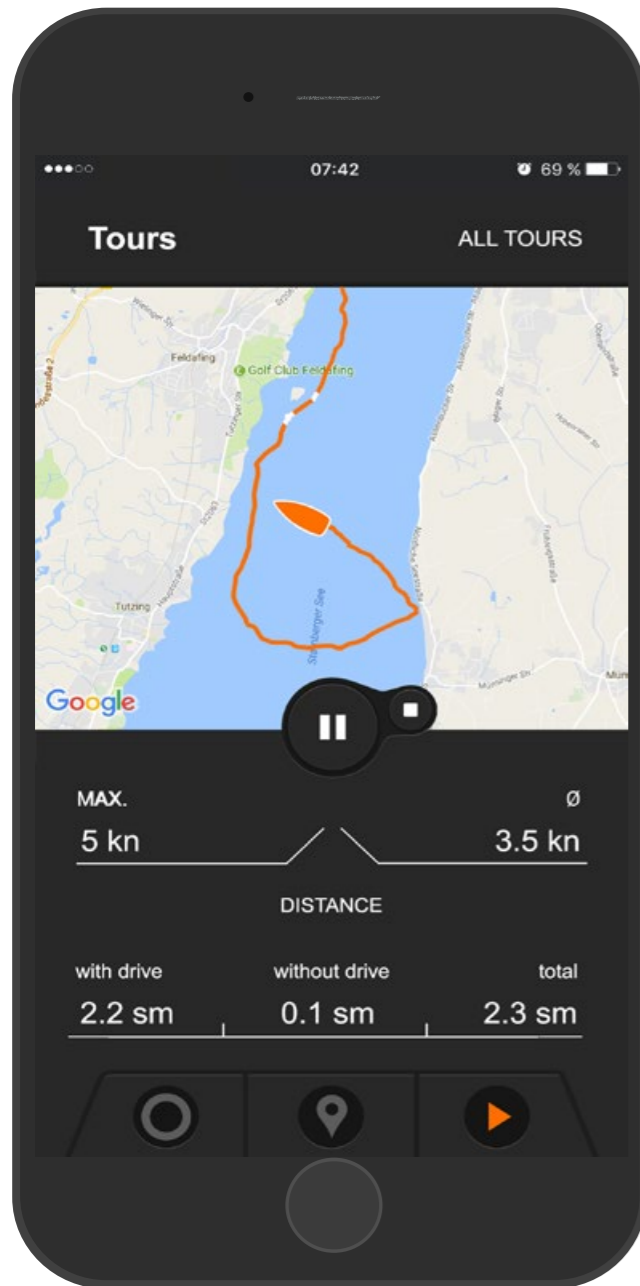

Torc Trac

Warnmeldungen werden in Klartext angezeigt

Torq Trac

The upgrade for the on-board computer on your Bluetooth smartphone. With convenient navigational functions in real time.

Torc Trac

- ✓ Improved readability - in the day or at night
- ✓ Know how far you can go: remaining range shown in real-time on a map.
- ✓ Use waypoints for navigation and estimated time of arrival.
- ✓ GPS data information
- ✓ Trip-logging and eco-logging
- ✓ Outboard status in clear text

Torc Trac

All informations at a glance.
Improved readability - in the day or at night.

Torc Trac

- ✓ Know how far you can go: remaining range shown in real-time on a map.
- ✓ GPS data information.
- ✓ Use places for navigation and estimated time of arrival.
- ✓ Estimated time of arrival available.

Features

Classic speedometer

Range & waypoints

Trace tours

Setup

Warnings

Torc Trac

revisit and save your trips.

Torc Trac

- ✓ La autonomía restante se representa en un mapa que se actualiza constantemente.
- ✓ Aprovecha al máximo los datos proporcionados por el GPS.
- ✓ Muestra nombres de localidades para facilitar la navegación.
- ✓ Indica la hora estimada de llegada.