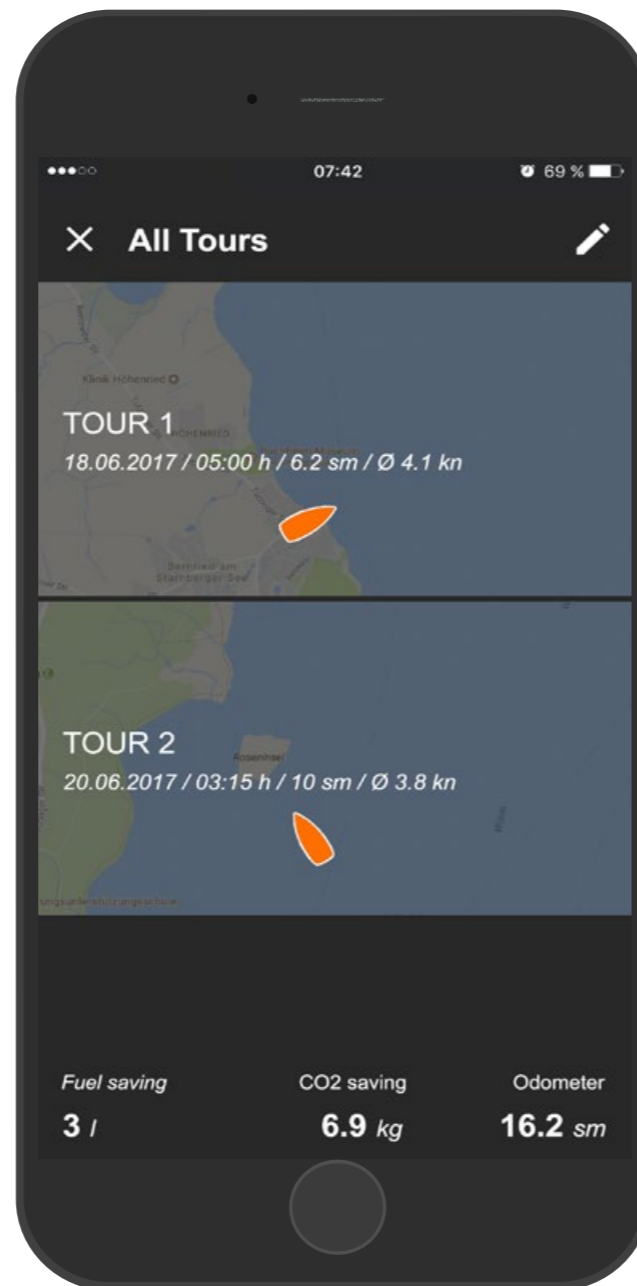

Torc Trac

Warnmeldungen werden in Klartext angezeigt

Torq Trac

The upgrade for the on-board computer on your Bluetooth smartphone. With convenient navigational functions in real time.

Torc Trac

- ✓ Improved readability - in the day or at night
- ✓ Know how far you can go: remaining range shown in real-time on a map.
- ✓ Use waypoints for navigation and estimated time of arrival.
- ✓ GPS data information
- ✓ Trip-logging and eco-logging
- ✓ Outboard status in clear text

Torc Trac

All informations at a glance.
Improved readability - in the day or at night.

Torc Trac

- ✓ Know how far you can go: remaining range shown in real-time on a map.
- ✓ GPS data information.
- ✓ Use places for navigation and estimated time of arrival.
- ✓ Estimated time of arrival available.

Features

Classic speedometer

Range & waypoints

Trace tours

Setup

Warnings

Torc Trac

revisit and save your trips.

Torc Trac

The Setup

Use with:

Travel 503/1003
Cruise R/T
Ultralight

Torc Trac

Receive warning messages in clear text.

Torq Trac

L'upgrade de l'ordinateur de bord affiche les fonctions de navigation en temps réel sur votre Smartphone Bluetooth