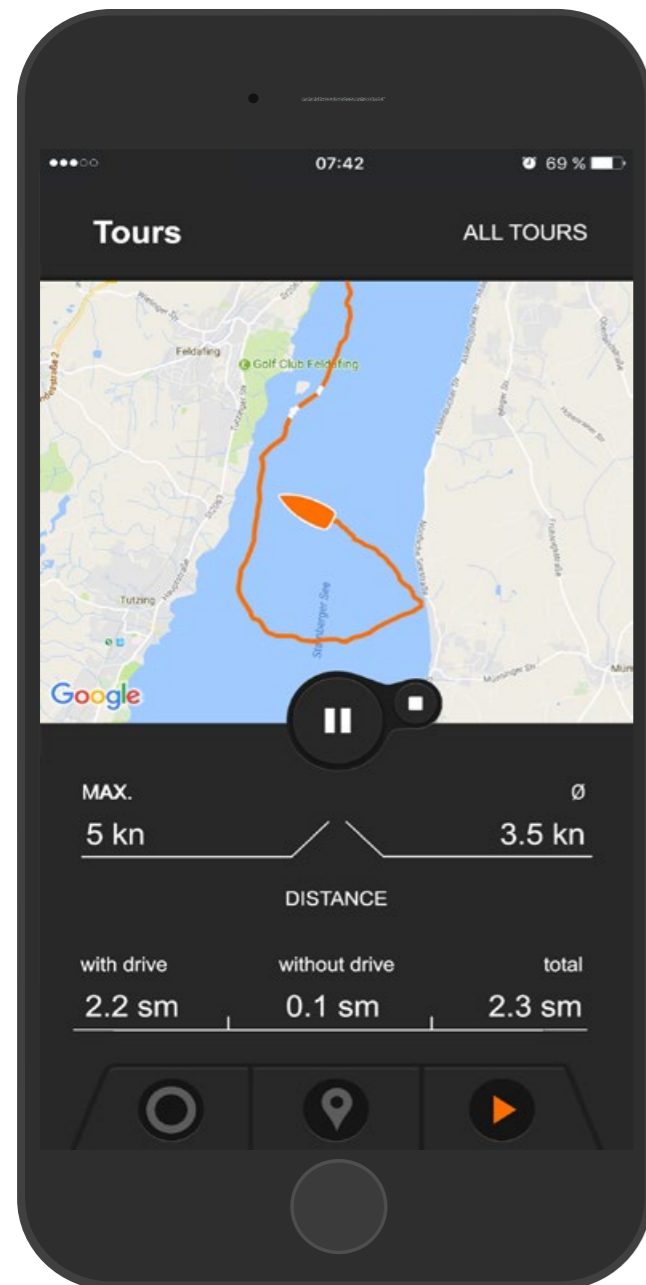

Torc Trac

Warnmeldungen werden in Klartext angezeigt

Torq Trac

The upgrade for the on-board computer on your Bluetooth smartphone. With convenient navigational functions in real time.

Torc Trac

- ✓ Improved readability - in the day or at night
- ✓ Know how far you can go: remaining range shown in real-time on a map.
- ✓ Use waypoints for navigation and estimated time of arrival.
- ✓ GPS data information
- ✓ Trip-logging and eco-logging
- ✓ Outboard status in clear text

Torc Trac

All informations at a glance.
Improved readability - in the day or at night.

Torc Trac

- ✓ Know how far you can go: remaining range shown in real-time on a map.
- ✓ GPS data information.
- ✓ Use places for navigation and estimated time of arrival.
- ✓ Estimated time of arrival available.

Features

Classic speedometer

Range & waypoints

Trace tours

Setup

Warnings

Torc Trac

revisit and save your trips.

Torc Trac

- ✓ La autonomía restante se representa en un mapa que se actualiza constantemente.
- ✓ Aprovecha al máximo los datos proporcionados por el GPS.
- ✓ Muestra nombres de localidades para facilitar la navegación.
- ✓ Indica la hora estimada de llegada.