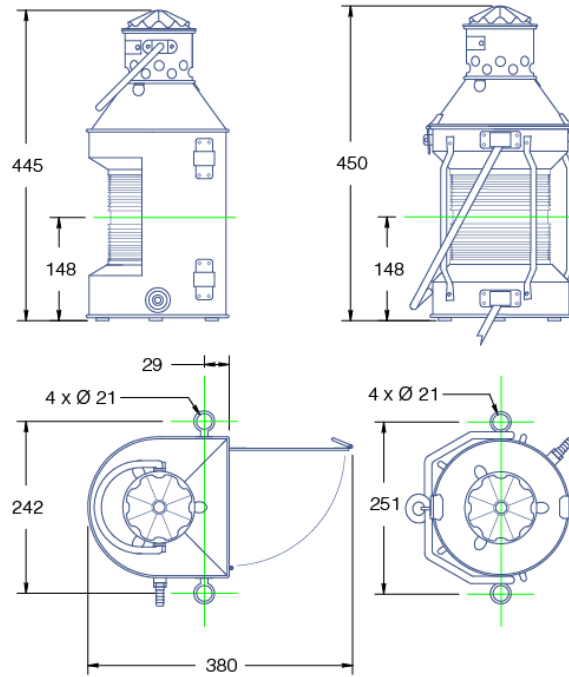

Navigation light
 DHR70 Propane

Navigation light
 DHR70 Propane Spare parts